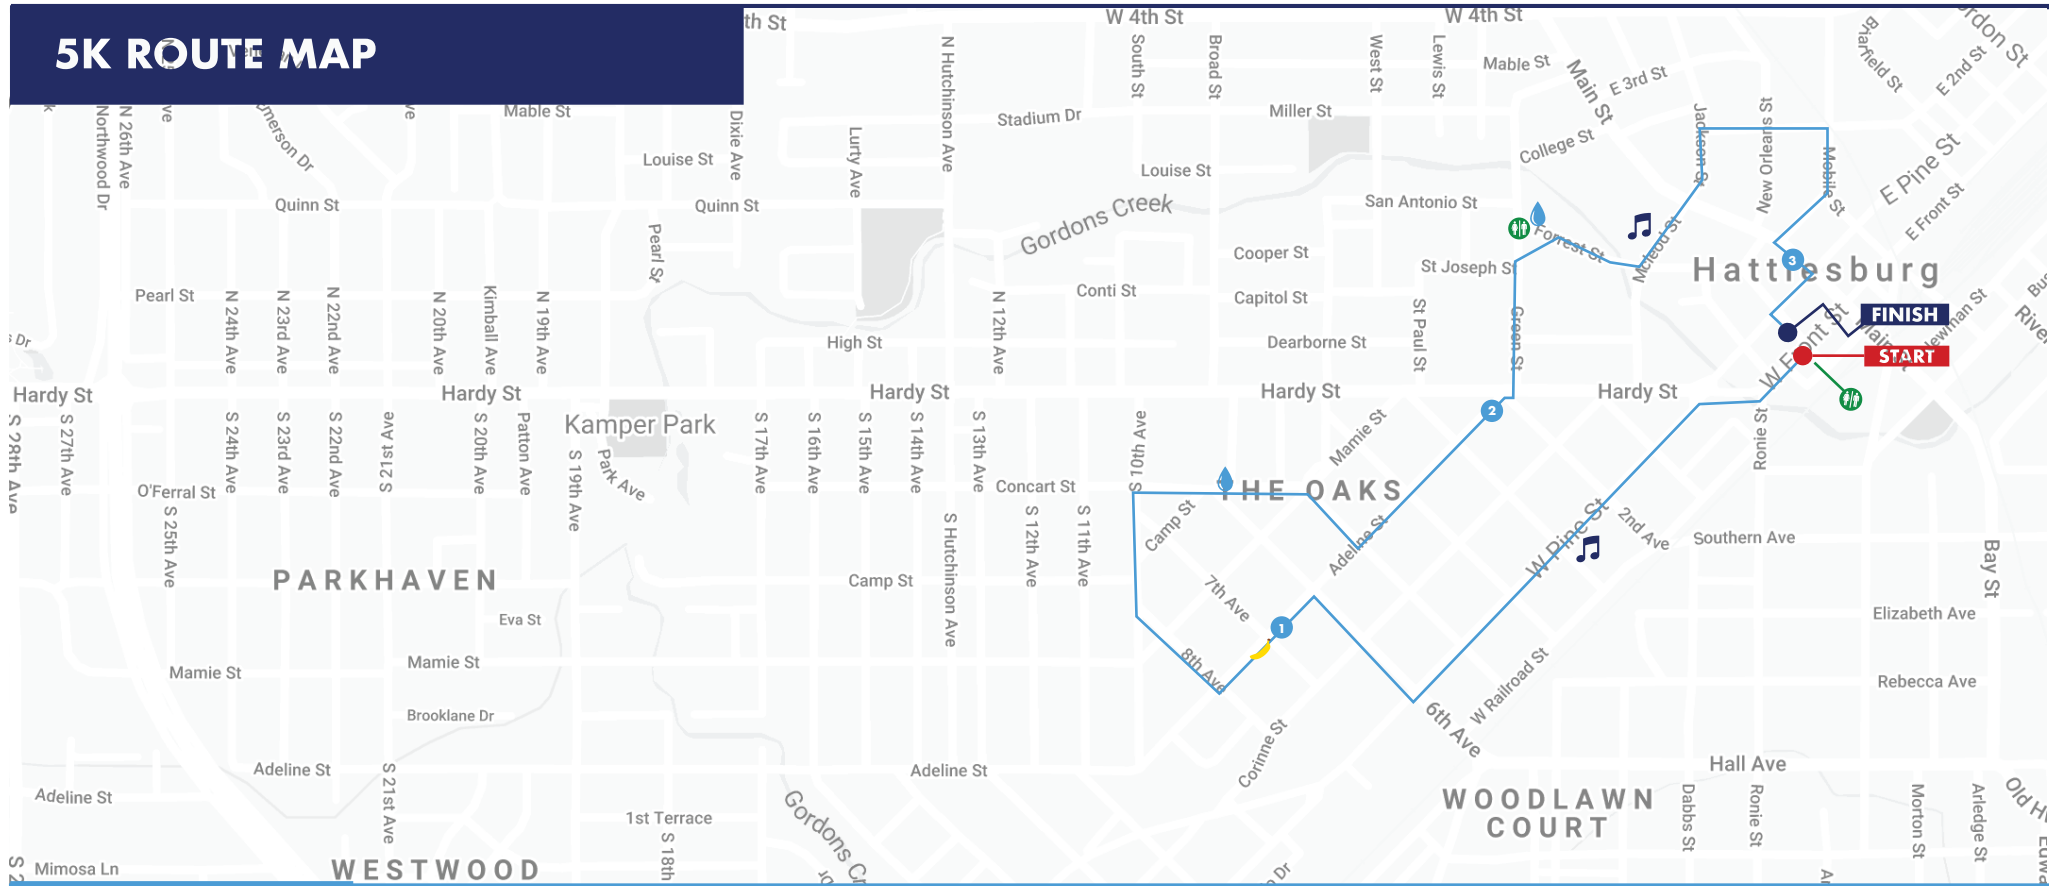

Hattiesburg

1/2 MARATHON 10k 5k

5K ROUTE MAP

HELPFUL INFO

Races will have a **STAGGERED START** to assist with social distancing.

The start line is in waves, classified by the race beginning with the longest distance. The half-marathon will begin promptly at **7AM**.

STROLLERS are allowed. **BIKES** are not allowed.

The race is located at **201 FORREST ST** (Intersection of Forrest & W Front St). The race will start and finish downtown in front of the historic Saenger theater.

SUGGESTED PARKING is available at Bancorp South, Trinity Episcopal Church, Mississippi Power, Sacred Heart High School, Main Street Church, Pine Street Parking Garage & Trustmark Park.

COURSE TIME LIMITS: Half-marathoners have a 4.5hr limit; 10k & 5k runners have a 2hr limit.

Chip/bib timing by **START2FINISH**.

AWARD CEREMONY will take place at the Hattiesburg Zoo, and it will begin promptly at 5:30 PM.

Course and details are subject to change.

- **5K COURSE**
- **WATER** (mile 2 and after)
- **FOOD & ENERGY STATION**
- **GU ENERGY GEL STATION**
- **PORTABLE TOILETS**
  (restrooms also available at the Saenger & the Zoo)
- **ENTERTAINMENT**
- **MEDICAL STATION**