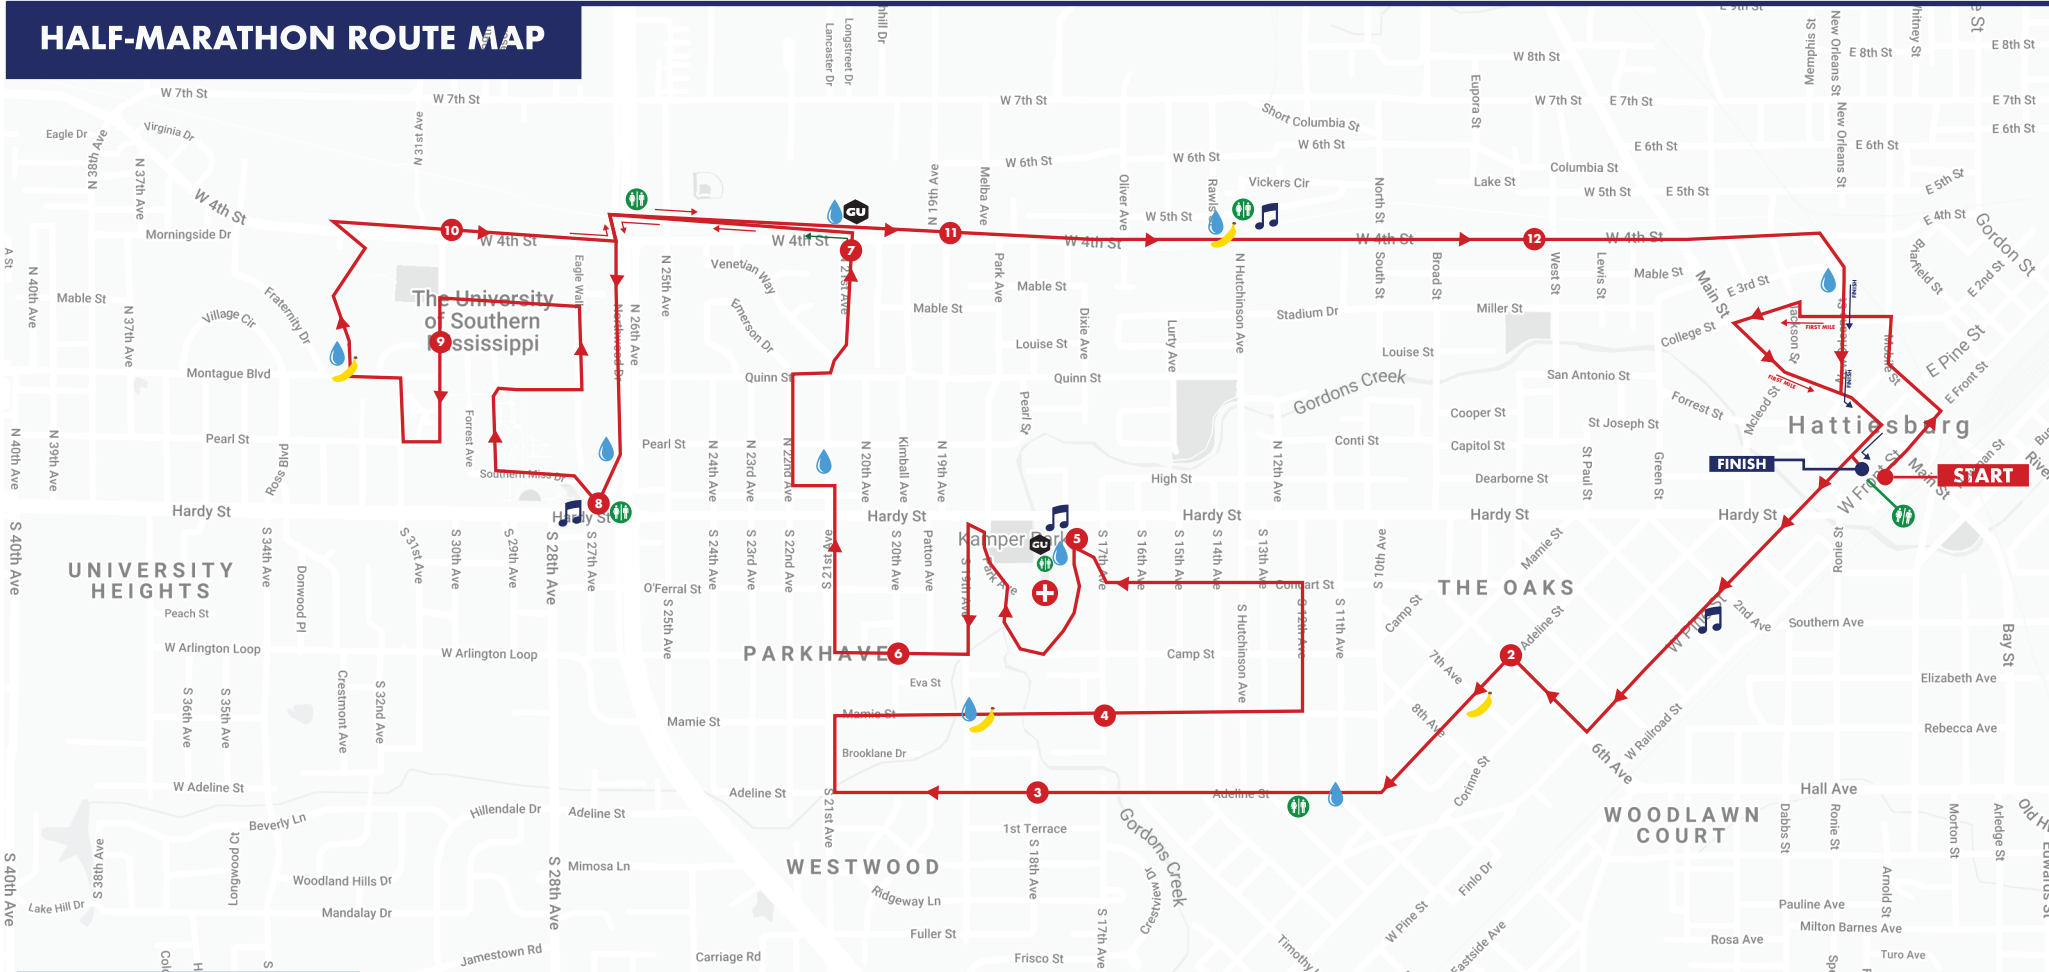

HALF-MARATHON ROUTE MAP

HELPFUL INFO

Races will have a **STAGGERED START** to assist with social distancing.

The start line is in waves, classified by the race beginning with the longest distance. The half-marathon will begin promptly at **7AM**.

STROLLERS are allowed. **BIKES** are not allowed.

The race is located at **201 FORREST ST** (Intersection of Forrest & W Front St). The race will start and finish downtown in front of the historic Saenger theater.