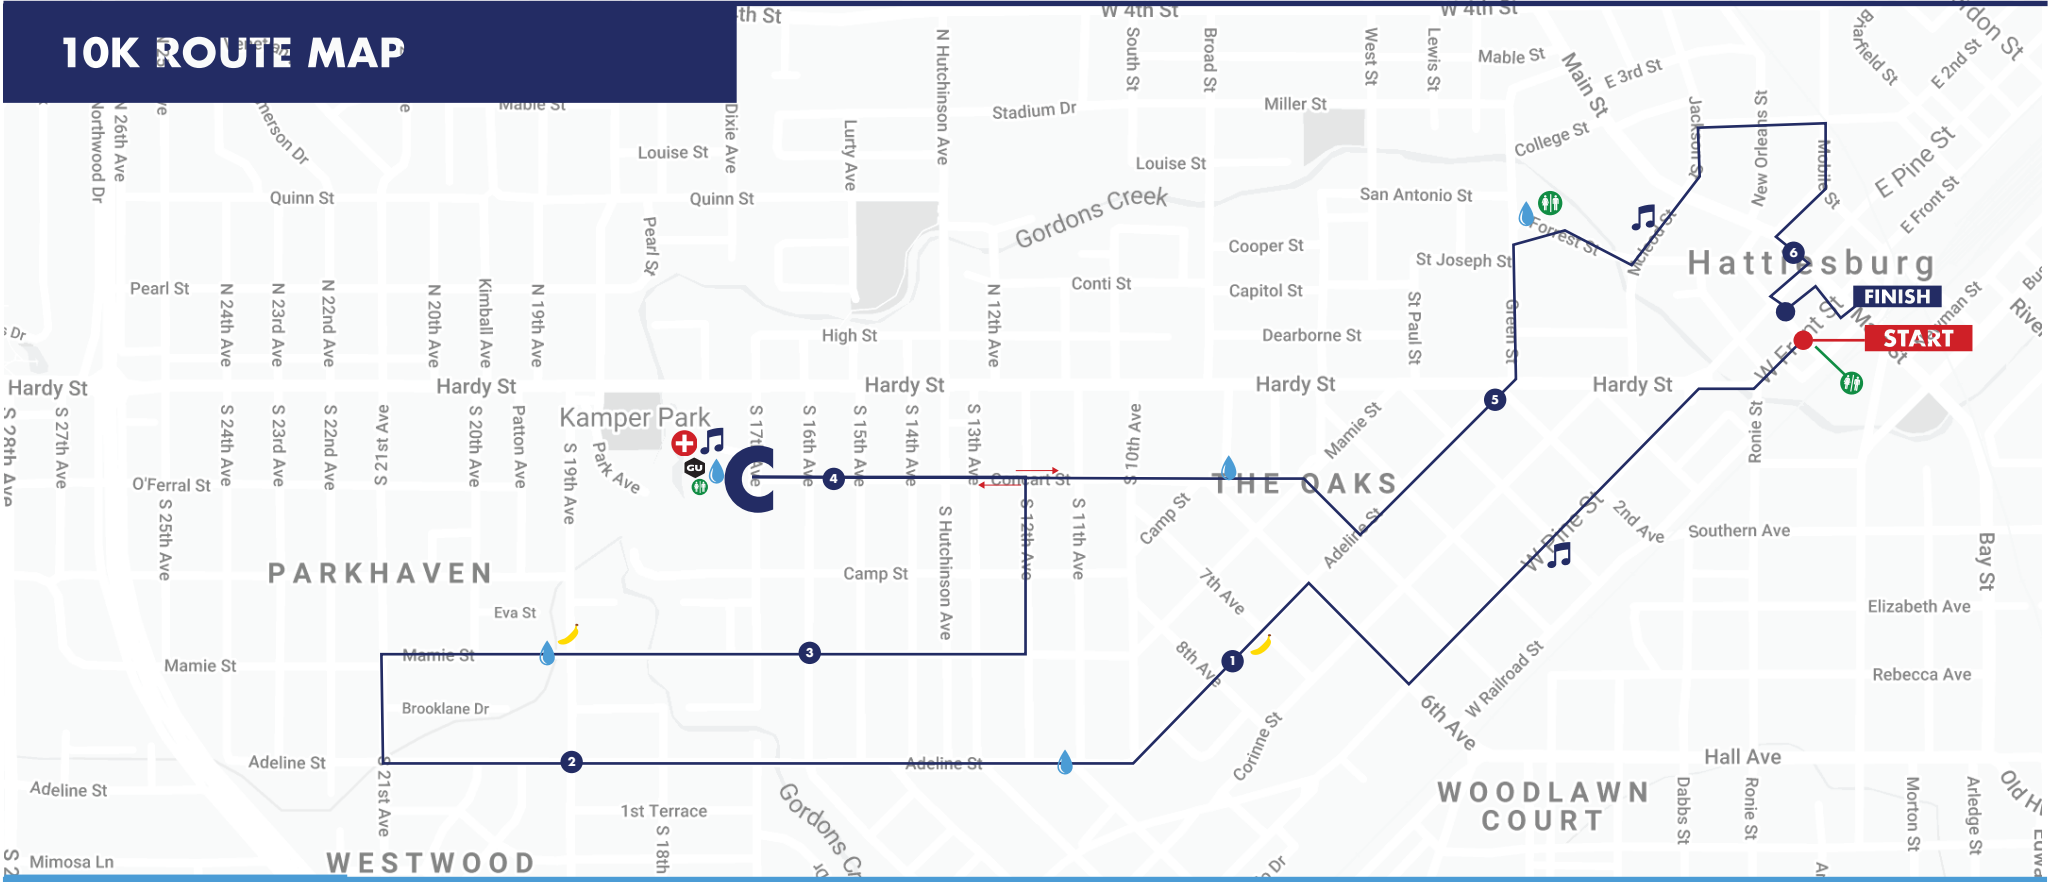

Hattiesburg

1/2 MARATHON 10k 5k

10K ROUTE MAP

HELPFUL INFO

Races will have a **STAGGERED START** to assist with social distancing.

The start line is in waves, classified by the race beginning with the longest distance. The half-marathon will begin promptly at **7AM**.

STROLLERS are allowed. **BIKES** are not allowed.

The race is located at **201 FORREST ST** (Intersection of Forrest & W Front St). The race will start and finish downtown in front of the historic Saenger theater.

SUGGESTED PARKING is available at Bancorp South, Trinity Episcopal Church, Mississippi Power, Sacred Heart High School, Main Street Church, Pine Street Parking Garage & Trustmark Park.

COURSE TIME LIMITS: Half-marathoners have a 4.5hr limit; 10k & 5k runners have a 2hr limit.

Chip/bib timing by **START2FINISH**.

AWARD CEREMONY will take place at the Hattiesburg Zoo, and it will begin promptly at 5:30 PM.

Course and details are subject to change.

- **10K COURSE**
- **WATER** (mile 2 and after)
- **FOOD & ENERGY STATION**
- **GU ENERGY GEL STATION**
- **PORTABLE TOILETS**
  (restrooms also available at the Saenger & the Zoo)
- **ENTERTAINMENT**
- **MEDICAL STATION**